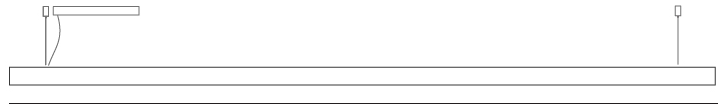

PROJECT
TYPE
SPECIFIER
QUANTITY
DATE

LED60 SUSPENSION

D71019- -

base number
Color   Temperature   Finish   Options

1. To build a product code in our configurator select the specify button on the base model # product page
2. To build a manual product code on this datasheet choose from the options listed below in blue font and add the suffix to the base model #

GENERAL

Series: Woodlin
Subseries: LED60
Brand: Tunto
Division: Design
Mounting Type: Suspension
Mounting Location: Ceiling
Subcategory: Profile

PHYSICAL

Shape: Rectangle
Length (mm): 2000
Length (in): 78 3/4
Width (mm): 60
Width (in): 2 3/8
Height (mm): 60
Height (in): 2 3/8
Max. Overall Height (mm): 2060
Max. Overall Height (in): 81 1/8
Light Distribution: Direct
Diffuser: Opal
Fixture Finish: [WAL / ASH / OAK / BLK / WHI](#)
Fixture Material: Wood
Cable Details: 2000mm / 78 3/4"

ELECTRICAL

Lamp Type: LED
Input Wattage (W): 90
Total Output Wattage (W): 75.9
Dimming: Tri-Mode (Non-Dimming and Phase Dimming (120Vac only) and 0-10V Dimming)
Driver Included: Yes
Driver Location: Integrated
Driver Type: Constant Current - Universal
Driver Class: Class 2
Input Voltage (V): 120 - 277
Constant Current (MA): 700

LED

Color Temperature (°K): [2700 / 3000 / 4000](#)
Max. Delivered Lumen (lm): 6550
CRI: >93 CRI
Lamp Life (hrs): 50000

OPTICAL

RATINGS AND CERTIFICATIONS

Certified By: Certified for North American Standards
IP rating: IP20

2000mm 78 3/4"

60mm 2 3/8"

Direct